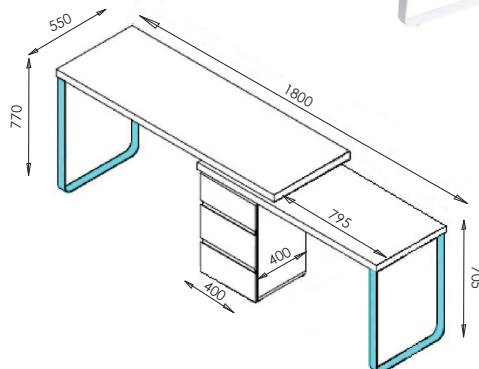

VIBE OFFICE DESK

Ready to be
Assembled

Max Weight
25kg / 25kg

ITEM CODE:

VIBEDESKOAK

1500-2300W x 550-1450D x 700H mm

Dual Seating Home Office Desk

Multi-configurable design

360 degree rotation to suite any room

Oak finished table tops and drawer cabinet

3 x White Drawer fronts and Legs

1 Year Warranty

IMAGE NOT AVAILABLE