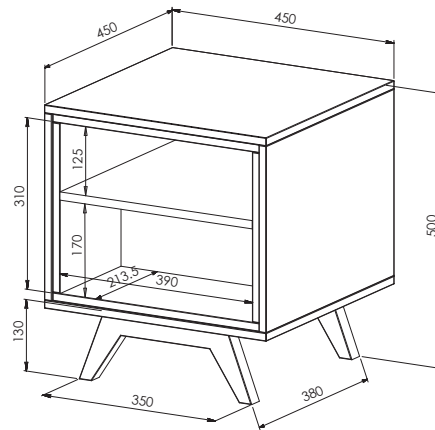

TUSCANY ET450WHT

450W x 450D x 500H mm

Semi-Open Style End Table

White finish with stylish Oak coloured insert.

Solid wood legs and undercarriage

1 Year Warranty