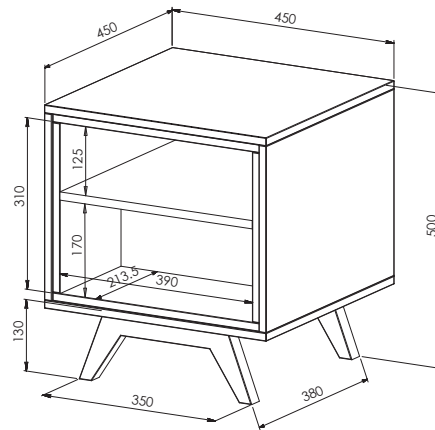

TUSCANY ET450OAK

450W x 450D x 500H mm

Semi-Open Style End Table

Oak Wood finish with stylish white insert.

Solid wood legs and undercarriage

1 Year Warranty