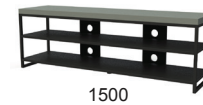

CHRYSLER HALL TABLE

Ready to be Assembled

Max Weight Top 50Kgs

ITEM CODE:

CHRYSLER HT1000

1000W x 290D x 850H mm

Open Style Hall Table

Unique Cement Look Finish Top

HT1000

1200

1500

1800

LL