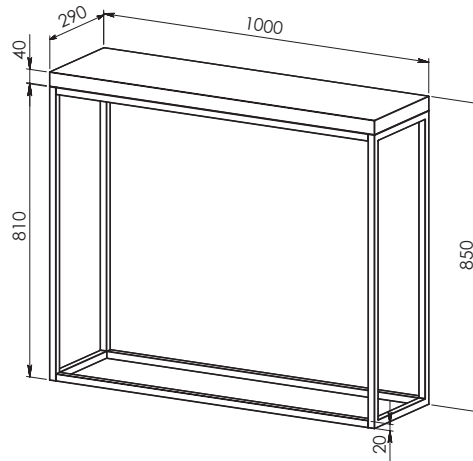

CHRYSLER HT1000

1000W x 290D x 850H mm

Open Style Hall Table

Unique Cement Look Finish Top

1 Year Warranty