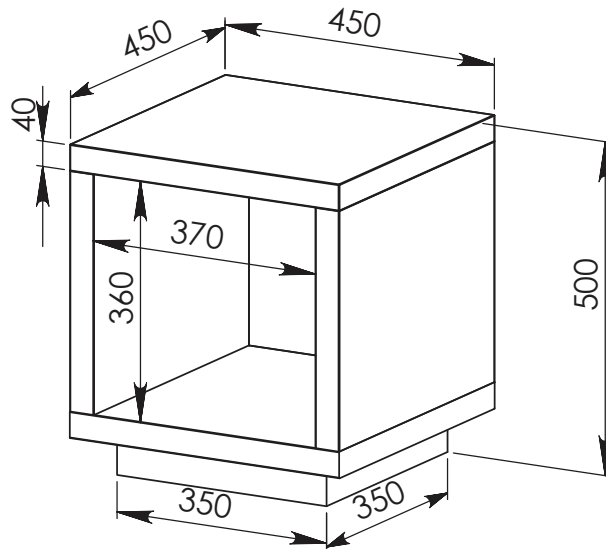

BRUNSWICK ET450WHT

450W x 450D x 500H mm

Open Style End Table

Gloss finish with stylish plinth

1 Year Warranty